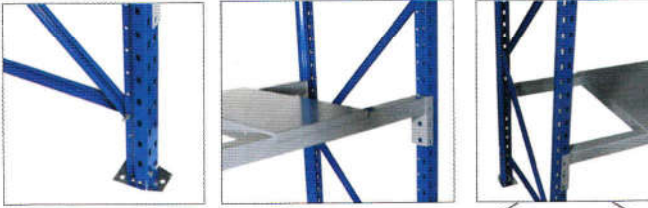

Stronger than shelving and lighter than racking.

An ideal solution for Factories and mini-warehouse that use handpicking of items.

DETAILS

- | | |
|----------------------|------------------------|
| 1 UPRIGHT | 9 SIGMA BEAM |
| 2 HORIZONTAL BRACE | 10 GRAVITY LOCKING-PIN |
| 3 DIAGONAL BRACE | 11 TIMBER DECK |
| 4 BOLT-ON BASE FOOT | 12 CHIPBOARD DECK |
| 5 M8/16mm BOLT & NUT | 13 SUPPORT SADDLE |
| 6 M6/40mm BOLT & NUT | 14 STEEL DECK |
| 7 20mm SPACER TUBE | |
| 8 50 OPEN BEAM | |

UNI-LIGHT

LIGHT DUTY RACKING/ LONGSPAN SHELVING

- Open Beam Racking
- Open Slatted Timber Decking
- Solid Timber Decking
- Steel Decking

VINCENT INDUSTRIAL SUPPLIES
 P.O. BOX 1249 WITBANK 1035
 48 INDUSTRIA CRESCENT EXTENSION 25 WITBANK
 R.D. VINCENT (PTY) LTD REG. NO. 1975/004192/07 Trading as:
 TEL: 013 692 8151/2/3 FAX: 013 692 8154 dennis@vincentis.co.za
 WEBSITE: <http://www.vincentis.co.za>