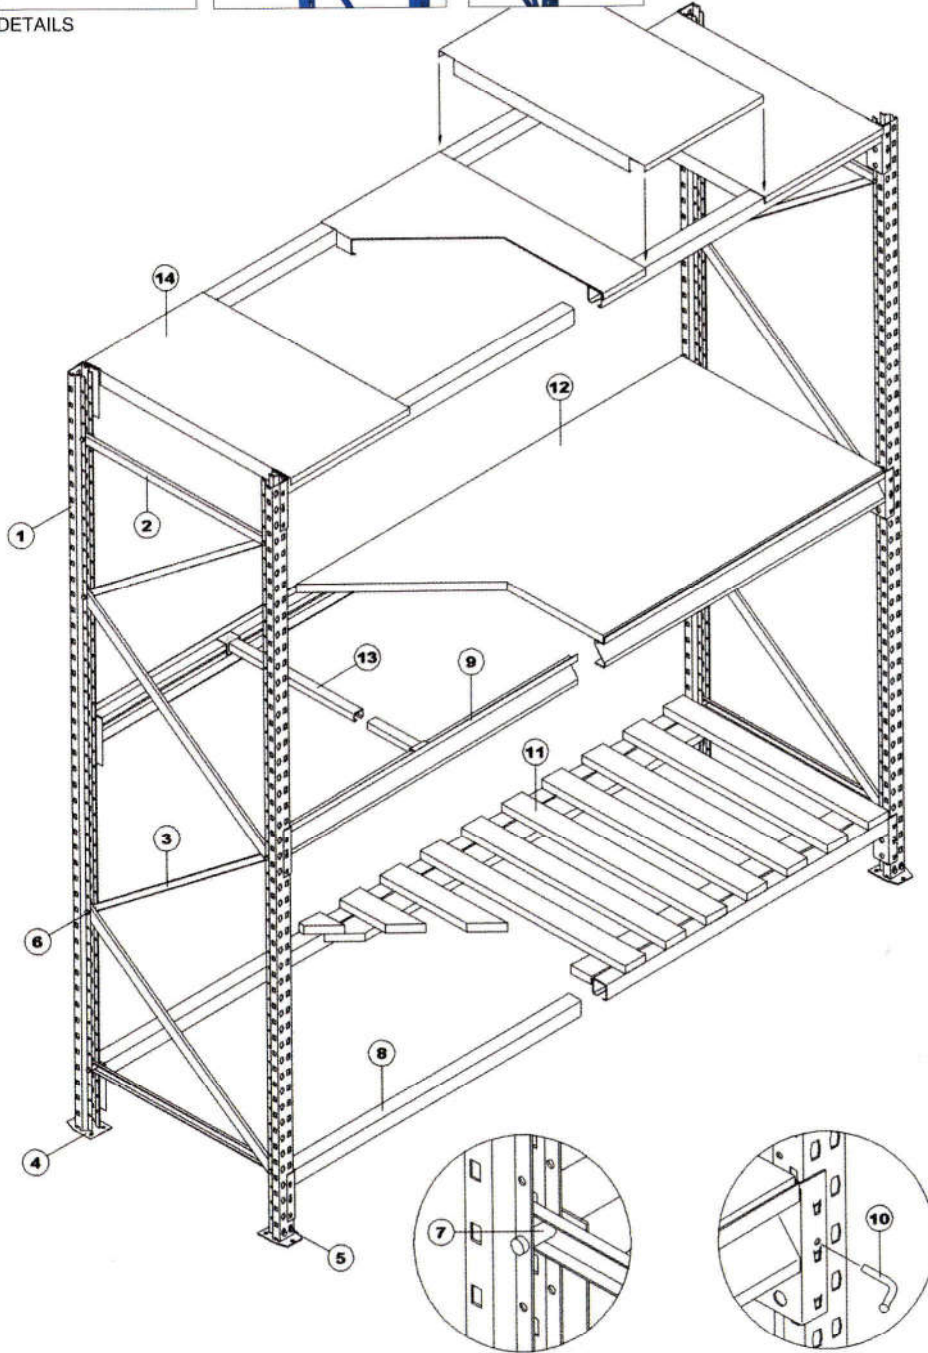

Stronger than shelving and lighter than racking.

An ideal solution for Factories and mini-warehouse that use handpicking of items.

DETAILS

- | | |
|----------------------|------------------------|
| 1 UPRIGHT | 9 SIGMA BEAM |
| 2 HORIZONTAL BRACE | 10 GRAVITY LOCKING-PIN |
| 3 DIAGONAL BRACE | 11 TIMBER DECK |
| 4 BOLT-ON BASE FOOT | 12 CHIPBOARD DECK |
| 5 M8/16mm BOLT & NUT | 13 SUPPORT SADDLE |
| 6 M6/40mm BOLT & NUT | 14 STEEL DECK |
| 7 20mm SPACER TUBE | |
| 8 50 OPEN BEAM | |