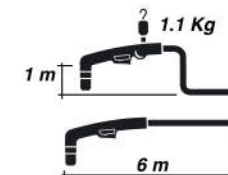

A 141 - P 141

PLASMA RANGE

TECHNICAL DATA

Voltage class	M
Standard length m	6
Air consumption	210 l/min
Air pressure	5 bar
Duty cycle 60%	140 A
Duty cycle 100%	100 A

A 141 m

FITTING	PA1502	6
1/4 G	PA1500	6
FITTING	PA1501	12
M14x1	PA1504	6
	PA1505	12
Central adaptors		

P 141 m

FITTING	PA0103	6
	PA0104	12
M14x1	PA0145	6
	PA0146	12
Central adaptors		

R.D. VINCENT (PTY) LTD REG. NO. 1975/004192/97 Trading as:

VINCENT INDUSTRIAL SUPPLIES

P.O. BOX 1249 WITBANK 1035 48 INDUSTRIA CRESCENT WITBANK TEL: 013 692 8151/2/3 FAX: 013 692 8154 dennis@vincentis.co.za