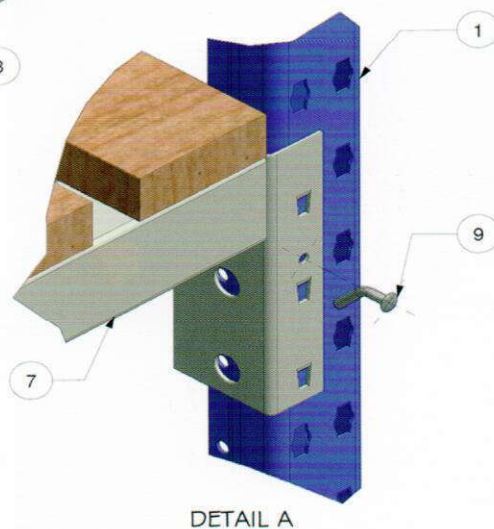

TEL: 013 692 8151/2/3
FAX: 013 692 8154
dennis@vincentis.co.za

Stronger than shelving and lighter than racking
 An ideal solution for Factories and mini-warehouse that use handpicking of items

UNI - LIGHT

**LIGHT DUTY RACKING/
 LONGSPAN SHELVING**

- Open Beam Racking
- Open Slatted Timber Decking
- Solid Timber Decking
- Steel Decking

1. UPRIGHT
2. HORIZONTAL BRACE
3. DIAGONAL BRACE
4. BOLT-ON BASE FOOT
5. M8 x 16mm BOLT & NUT
6. M6 x 35mm BOLT & NUT
7. OPEN BEAM (53mm & 63mm)
8. OPEN BEAM (78mm)
9. GRAVITY LOCKING-PIN
10. OPEN SLATTED TIMBER DECK
11. CLOSED SLATTED TIMBER DECK
12. STEEL DECK