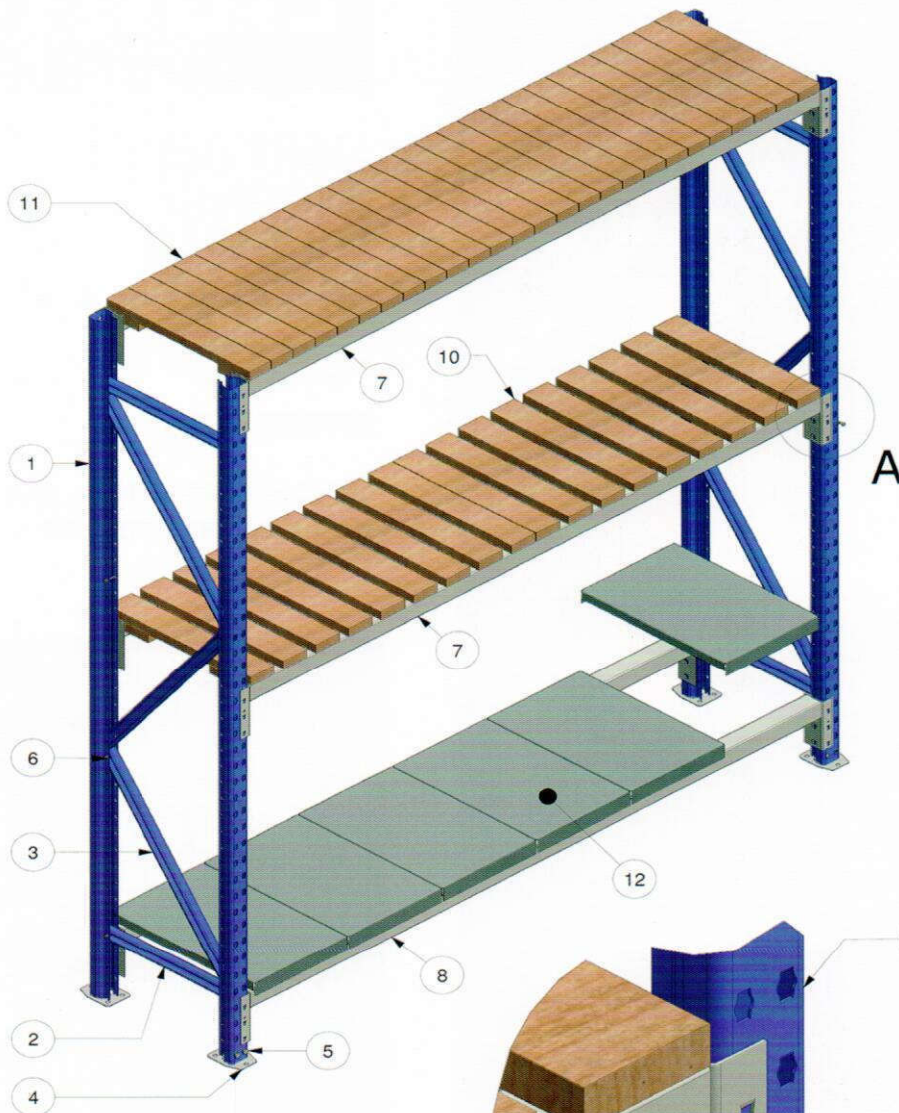

TEL: 013 692 8151/2/3
FAX: 013 692 8154
dennis@vincentis.co.za

Stronger than shelving and lighter than racking
 An ideal solution for Factories and mini-warehouse that use handpicking of items

UNI - LIGHT

**LIGHT DUTY RACKING/
 LONGSPAN SHELVING**

- Open Beam Racking
- Open Slatted Timber Decking
- Solid Timber Decking
- Steel Decking

1. UPRIGHT
2. HORIZONTAL BRACE
3. DIAGONAL BRACE
4. BOLT-ON BASE FOOT
5. M8 x 16mm BOLT & NUT
6. M6 x 35mm BOLT & NUT
7. OPEN BEAM (53mm & 63mm)
8. OPEN BEAM (78mm)
9. GRAVITY LOCKING-PIN
10. OPEN SLATTED TIMBER DECK
11. CLOSED SLATTED TIMBER DECK
12. STEEL DECK