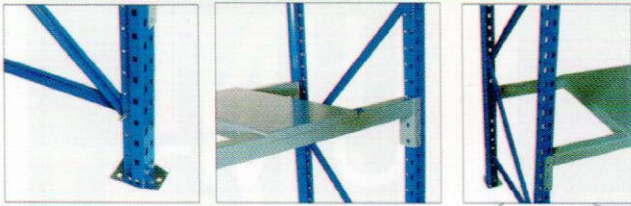

Stronger than shelving and lighter than racking
An ideal solution for Factories and mini-warehouse that use handpicking of items